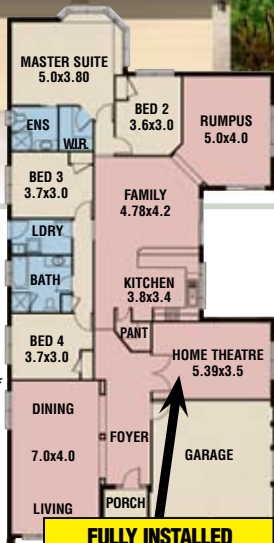

FULLY INSTALLED HOME THEATRE PACKAGE INCLUDED**

- Marantz 5.1 theatre receiver
- Marantz DVD player
- Jamo satellite theatre speakers & subwoofer
- Screen Technics 84" fixed screen
- Infocus IN72 DLP projector

- MONIER HORIZON ROOF TILES
- TWO REMOTE CONTROL GARAGE DOOR OPENERS
- OMEGA DISHWASHER
- OMEGA MICROWAVE OVEN
- ALARM SYSTEM
- IXL TASTIC FAN/LIGHT/HEATERS
- WATER FILTER